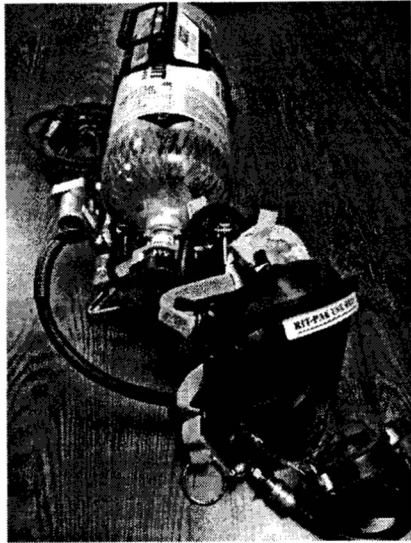

Components:

Pack – The pack includes the bag, a 1 hour cylinder, long low pressure regulator hose with a Mask Mounted Regulator (MMR), Universal Air Connection (UAC), and a large ladder hook (carabineer). The cylinder is mounted to a frame with a handle. The pack could be used without the bag but this is not recommended.