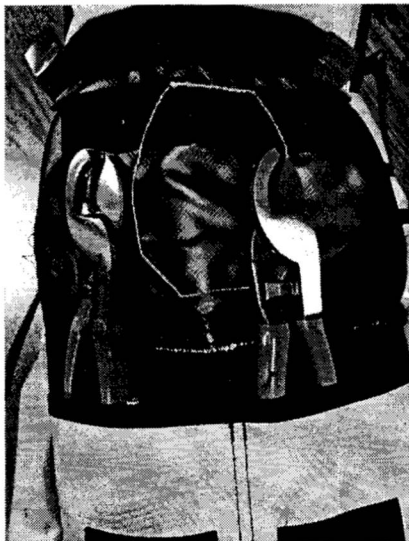

Components:

Pack – The pack includes the bag, a 1 hour cylinder, long low pressure regulator hose with a Mask Mounted Regulator (MMR), Universal Air Connection (UAC), and a large ladder hook (carabineer). The cylinder is mounted to a frame with a handle. The pack could be used without the bag but this is not recommended.

(Without of bag)

1

2

3