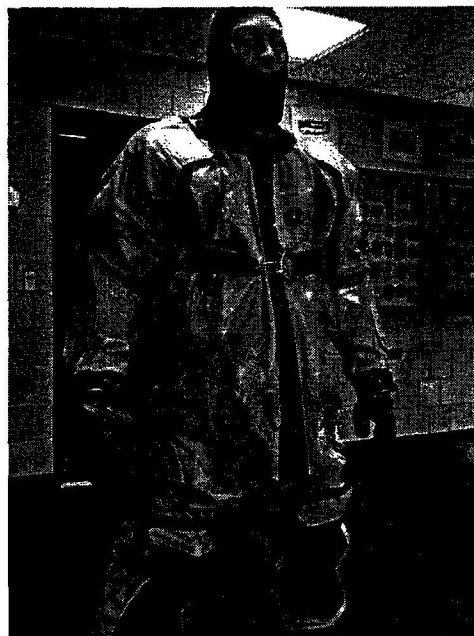

Figure 3-Equipment

Ice Commander Suit in bag

properly donned

Ice commander suits can be found in the following locations:

1 in each ambulance

2 in Rescue 1

2 in the boat

3 old style Stearns "Gumby" suits also in the boat

Ambulance 1 and Ambulance 2 have a containers containing rescue equipment next to the ice commander suits